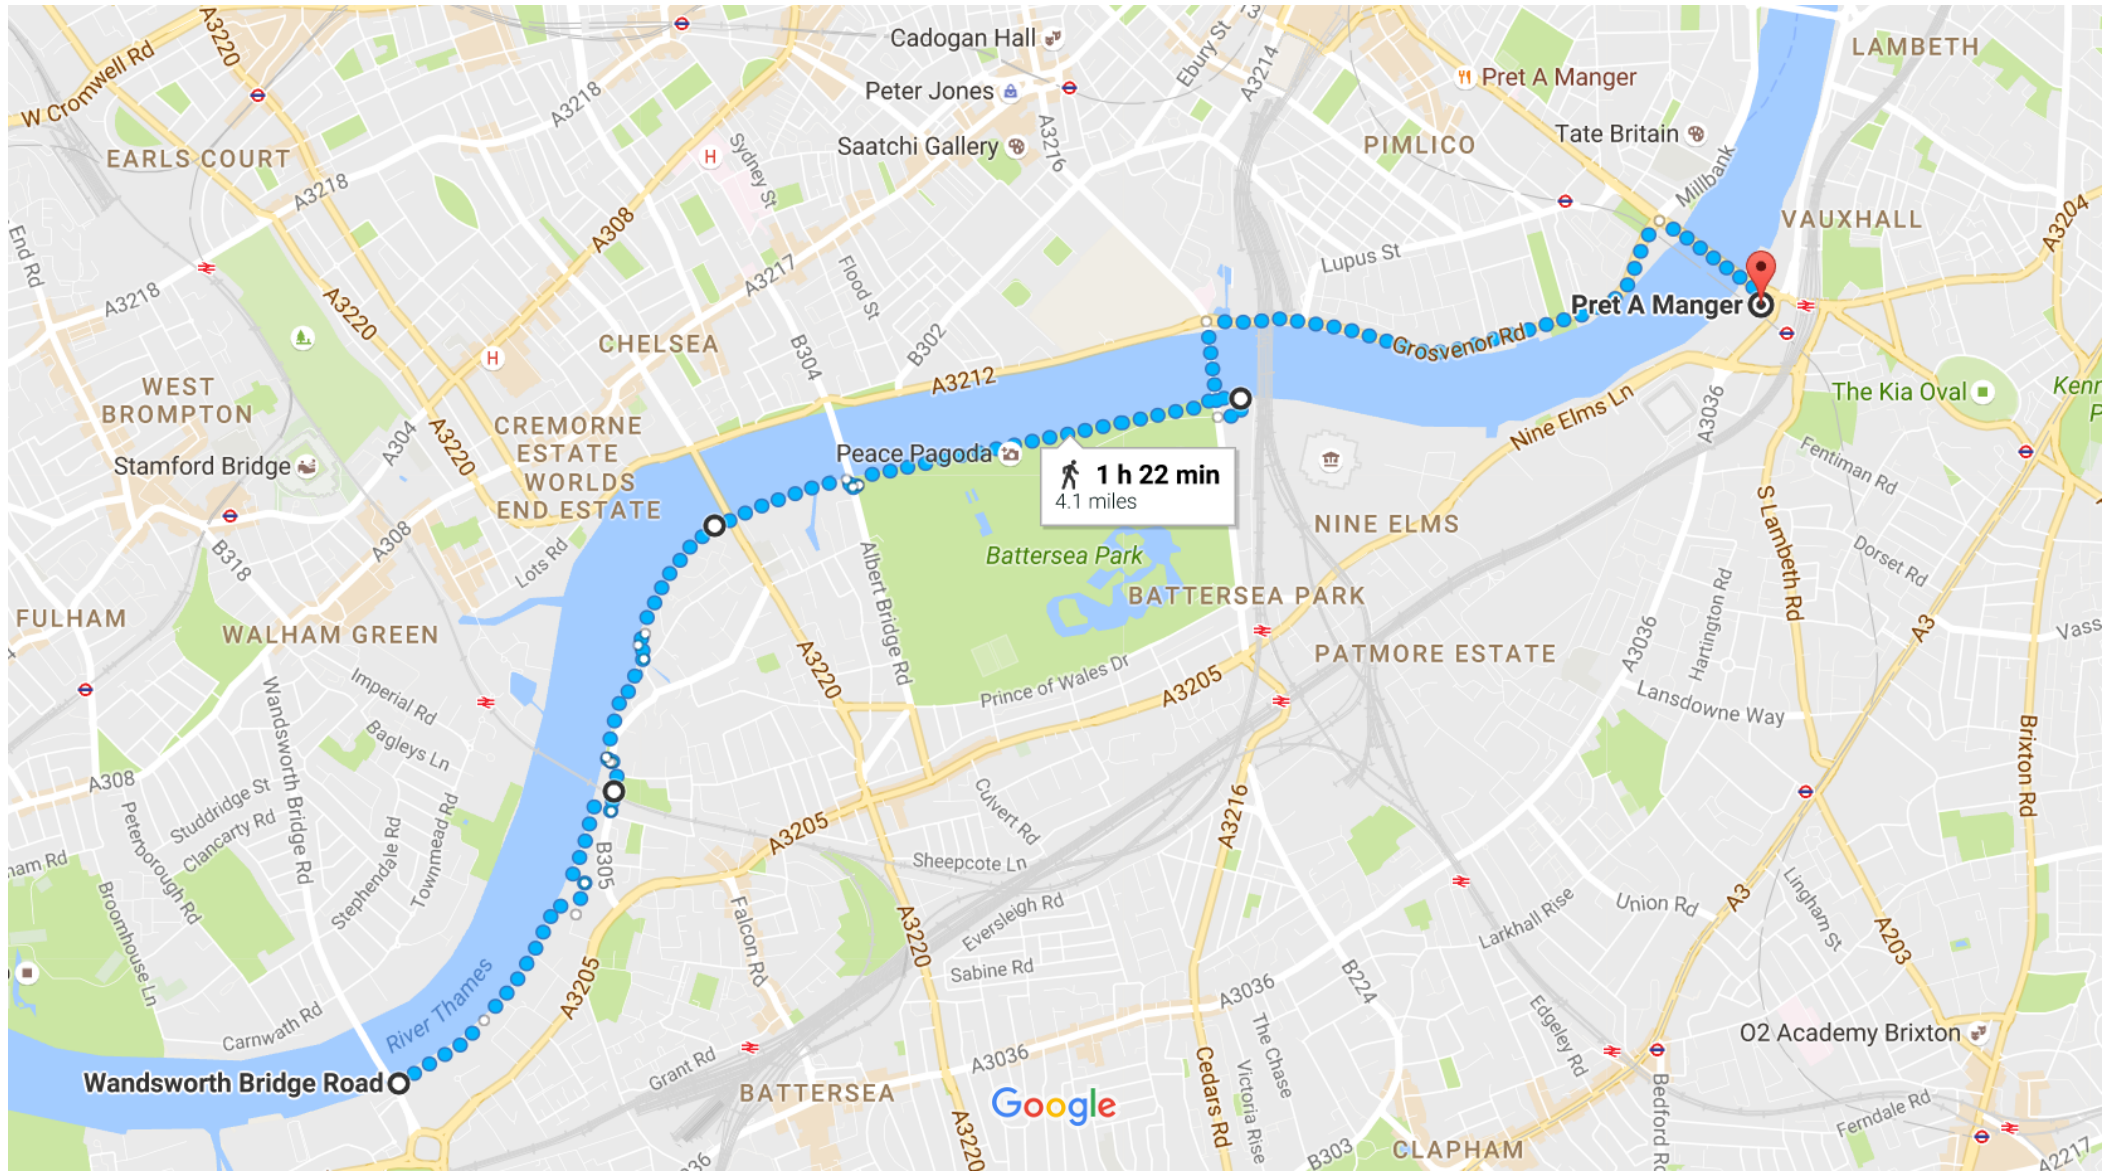

Wandsworth Bridge Road, London, UK to Pret A Manger

Walk 4.1 miles, 1 h 22 min

Map data ©2016 Google 500 m

via Grosvenor Rd/A3212

1 h 22 min